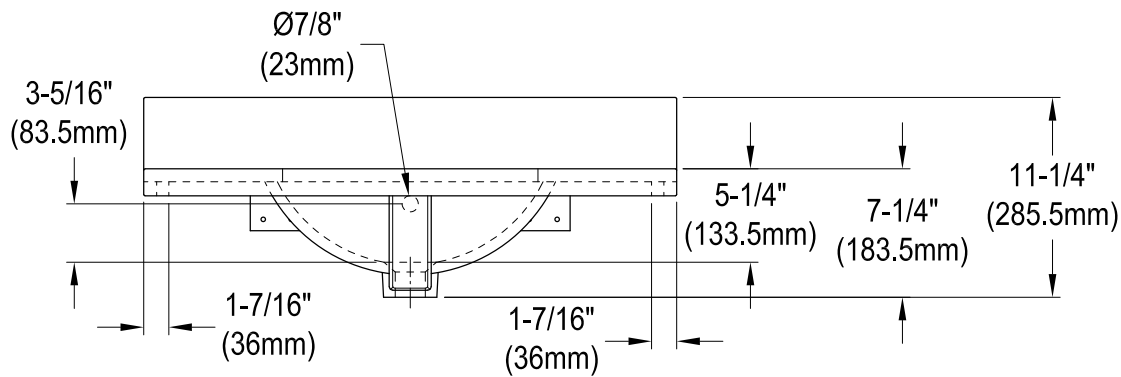

KVPB3022M38SQ

30" x 22" Carrara Marble Vanity Top with Rectangular Sink

Drain Hole Size
(Scale 2:1)

VSPLBRKT (1 pc)