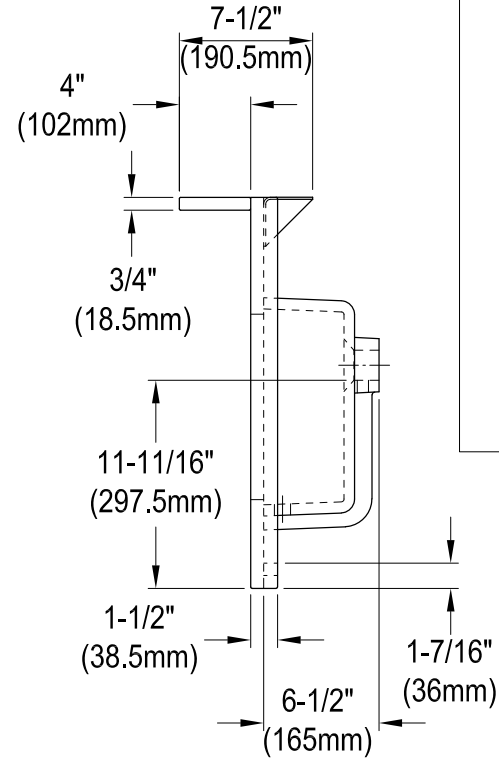

KVPB3022M38SQ

30" x 22" Carrara Marble Vanity Top with Rectangular Sink

Drain Hole Size
(Scale 2:1)

VSPLBRKT (1 pc)