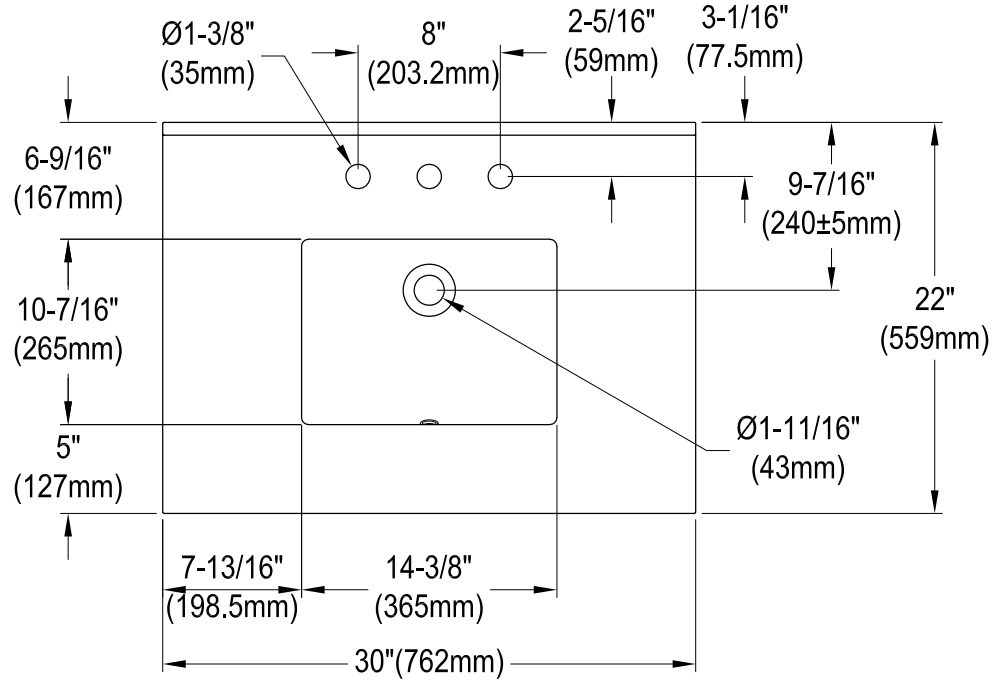

KVPB3022M38SQ

30" x 22" Carrara Marble Vanity Top with Rectangular Sink

Drain Hole Size
(Scale 2:1)

VSPLBRKT (1 pc)