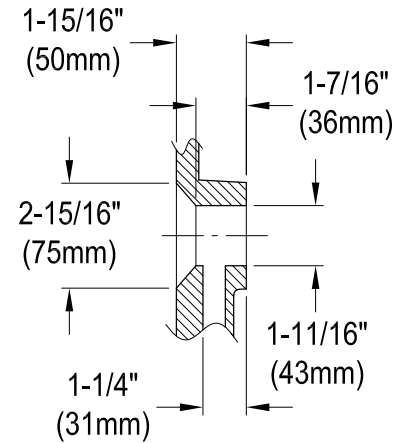

KVPB3022M38SQ

30" x 22" Carrara Marble Vanity Top with Rectangular Sink

Drain Hole Size
(Scale 2:1)

VSPLBRKT (1 pc)